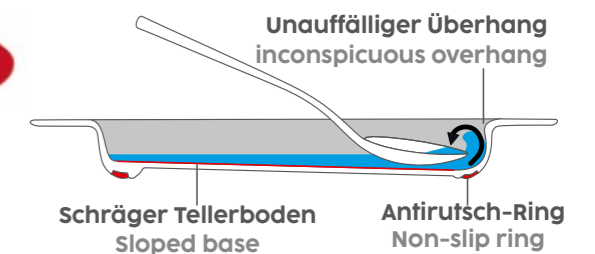

KINDERgeschirr CHILDREN'S tableware

Puristisches Design

Die praktischen Kinderteller eignen sich aufgrund ihrer unkomplizierten Form und den freundlichen Kindermotiven bestens für den Alltag, auch in Kindergärten, Kitas und Schulen. Im Vergleich zu Glas oder Porzellan hält der Teller wesentlich länger und kann auch mal zu Boden fallen. Das Wichtigste dabei: Keine Scherben bedeuten keine Verletzungen. Weiche, runde Formen machen den Übergang zwischen Tellerrand und Tellerinnenfläche fließend, denn es wurde komplett auf eine Tellerfahne verzichtet. Diese Übergänge schaffen eine besondere Harmonie.

Pure design

Thanks to their uncomplicated shape and friendly children's motifs, the practical children's plates are ideal for everyday use, in nurseries, daycare centres and schools. Compared to glass or porcelain, the plate lasts much longer and can survive being dropped on the floor. The most important thing: no shards mean no injuries. Soft, round shapes make the transition between the edge of the plate and the inside of the plate smooth, as there is no plate rim at all. These transitions create a special harmony.

Puristisches Design mit Kindermotiven | Pure design with children's pattern

Dessertteller mit Kindermotiv | Dessert plate with children's pattern | M415 | Ø 150 mm | 215 ml
Suppenteller mit Kindermotiv | Soup plate with children's pattern | M419 | Ø 185 mm | 450 ml

Esslernteller mit Kindermotiv | Learning plate with children's pattern | M902 | Ø 20 cm | 270 ml

Mini Moritz | M1240 | 140ml